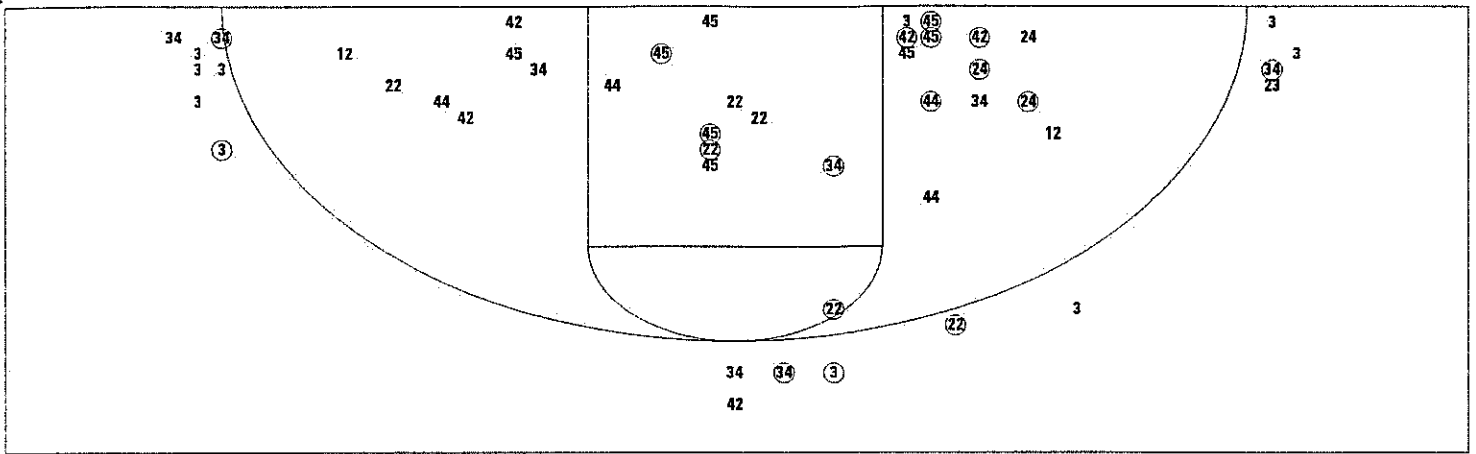

**Azusa Pacific University Basketball - TEAM SHOT CHART for the Azusa Pacific
Azusa Pacific vs. Point Loma Nazarene
DATE: 02/13/1999 TIME: 7:30 PM SITE: Azusa, CA**

Shot Summary	M/A	%	PTS
3Pt FG	9/17	52.9%	27
2Pt FG	22/38	57.9%	44
Layups - L	1/2	50.0%	2
Layups - R	2/2	100.0%	4
Dunks	3/3	100.0%	6
Putbacks	1/2	50.0%	2
Overall Shooting	31/55	56.4%	71
Free Throws	30/38	78.9%	30
Total Points			101

Scoring Distribution

Scoring Locations

By Period	FG	FGA	FG%	3Pt	3PA	3P%	FT	FTA	FT%	PTS	ORB	DRB	TR	PF	AST	TO	BS	ST
1st Half	15	29	51.7	2	7	28.6	10	14	71.4	42	3	8	11	8	7	4	3	7
2nd Half	16	26	61.5	7	10	70.0	20	24	83.3	59	4	13	17	12	11	6	2	4
Game	31	55	56.4	9	17	52.9	30	38	78.9	101	7	21	28	20	18	10	5	11

Scoring Breakdown

Scoring Range

Azusa Pacific University Basketball - TEAM SHOT CHART for the Point Loma Nazarene
Azusa Pacific vs. Point Loma Nazarene
DATE: 02/13/1999 TIME: 7:30 PM SITE: Azusa, CA

Shot Summary	M/A	%	PTS
3Pt FG	6/17	35.3%	18
2Pt FG	18/40	45.0%	36
Layups - L	0/1	0.0%	0
Layups - R	2/2	100.0%	4
Dunks	1/2	50.0%	2
Putbacks	3/3	100.0%	6
Overall Shooting	24/57	42.1%	54
Free Throws	25/33	75.8%	25
Total Points			79