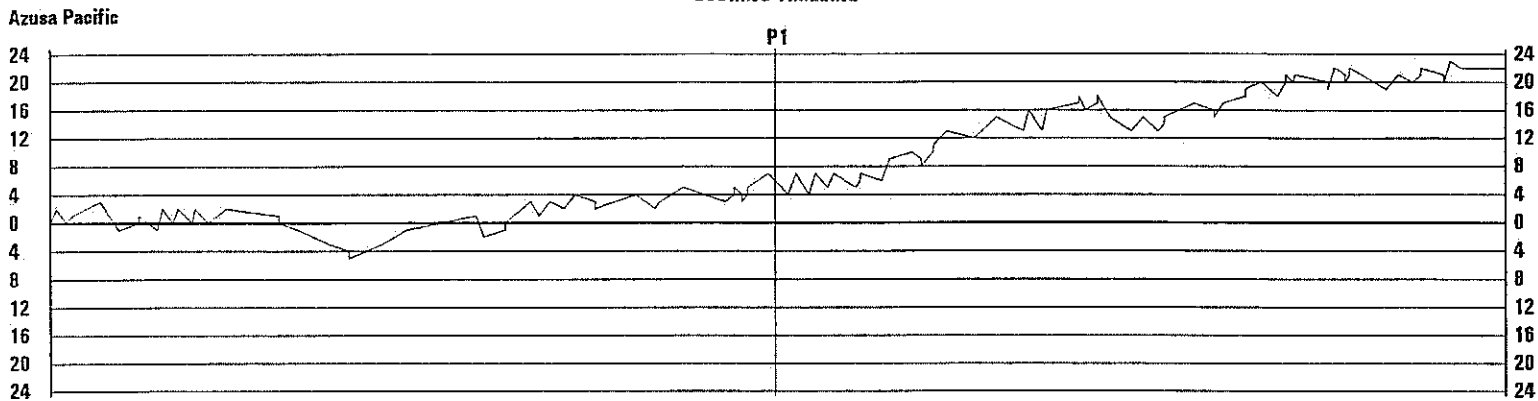

Azusa Pacific vs. Point Loma Nazarene

DATE: 02/13/1999 TIME: 7:30 PM SITE: Azusa, CA

Num	Name	POS
4*	Kevin Daley	F
45*	Justin Leslie	C
13*	Jerome Joseph	G
44*	Jason Boswell	G
55*	T.J. Walker	G
33	Corey Smith	G
30	Damian Raibon	F
52	Matt Reed	C
11	Jon Dean	G
3	Ryan Smith	G
53	Gary Dradge	C
22	Dwan Healy	F
20	Brian Gianello	F

Num	Name	POS
42*	Timothy Smith	G
23*	Travis Lindstrom	G
45*	Darnell Cherry	G
3*	B.J. Foster	G
22*	Joshua Williams	G
34	Frank Estell	G
24	Simon Phipps	G
33	Pete Bozek	G
12	Brian Fray	G
44	Phillip Gronemeyer	G

SCORING TIMELINE

Azusa Pacific

P1

	##	Name	Action	Score	Clock	Score	##	Name	Action	
(J Joseph Assist)	45	J Leslie	FG Made	2	1 19:49	0				
				2	1 19:32	2	45	D Cherry	FG Made	(T Smith Assist)
	4	K Daley	FT Made	3	1 19:23	2				
	45	J Leslie	FG Made	5	1 18:36	2				
				5	1 18:21	4	3	B Foster	Layup(R) Made	
				5	1 18:05	6	42	T Smith	Layup(R) Made	(J Williams Assist)
	55	T Walker	FT Made	6	1 17:32	6				
	55	T Walker	FT Made	7	1 17:32	6				
(T Walker Assist)	13	J Joseph	3Pt Made	10	1 16:52	8	22	J Williams	FG Made	(P Gronemeyer Assist)
				10	1 16:35	10	42	T Smith	FG Made	
	13	J Joseph	FG Made	12	1 16:26	10				
	45	J Leslie	FG Made	12	1 16:03	12	42	T Smith	FG Made	
	45	J Leslie	FG Made	14	1 15:58	12				
	45	J Leslie	FG Made	14	1 15:36	14	44	P Gronemeyer	Dunk Made	(T Lindstrom Assist)
				16	1 15:06	14				
				16	1 13:38	15	3	B Foster	FT Made	
				16	1 13:38	16	3	B Foster	FT Made	
				16	1 13:06	17	45	D Cherry	FT Made	
				16	1 12:15	19	45	D Cherry	FG Made	
				16	1 11:43	20	45	D Cherry	FT Made	
				16	1 11:43	21	45	D Cherry	FT Made	
(C Smith Assist)	4	K Daley	FG Made	18	1 10:47	21				
(J Joseph Assist)	4	K Daley	FG Made	20	1 10:07	21				
(J Joseph Assist)	4	K Daley	Dunk Made	22	1 8:13	21				
				22	1 8:01	24	34	F Estell	3Pt Made	(J Williams Assist)
	13	J Joseph	FT Made	23	1 7:25	24				
	13	J Joseph	FT Made	24	1 7:25	24				
(T Walker Assist)	13	J Joseph	3Pt Made	27	1 6:42	24				
				27	1 6:28	26	44	P Gronemeyer	FG Made	
(J Leslie Assist)	13	J Joseph	Layup(R) Made	29	1 6:10	26				
				29	1 5:46	27	44	P Gronemeyer	FT Made	
	4	K Daley	FG Made	31	1 5:28	27				
				31	1 4:55	28	45	D Cherry	FT Made	
				31	1 4:55	29	45	D Cherry	FT Made	
	13	J Joseph	FG Made	33	1 3:49	29				
				33	1 3:18	31	45	D Cherry	FG Made	
	4	K Daley	FT Made	34	1 3:10	31				
	13	J Joseph	FG Made	36	1 2:32	31				
				36	1 1:22	33	42	T Smith	FG Made	(J Williams Assist)
	13	J Joseph	FT Made	37	1 1:08	33				
	13	J Joseph	FT Made	38	1 1:08	33				
				38	1 0:56	34	22	J Williams	FT Made	
				38	1 0:56	35	22	J Williams	FT Made	
	4	K Daley	FT Made	39	1 0:46	35				
	4	K Daley	FT Made	40	1 0:46	35