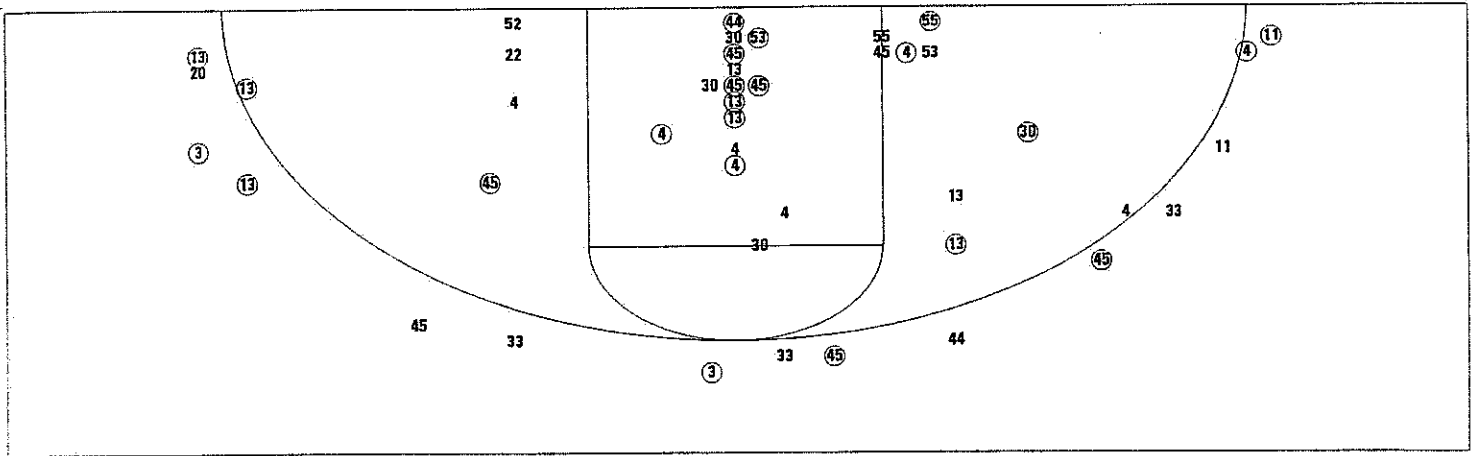

**Azusa Pacific University Basketball - TEAM SHOT CHART for the Azusa Pacific
Azusa Pacific vs. Point Loma Nazarene
DATE: 02/13/1999 TIME: 7:30 PM SITE: Azusa, CA**